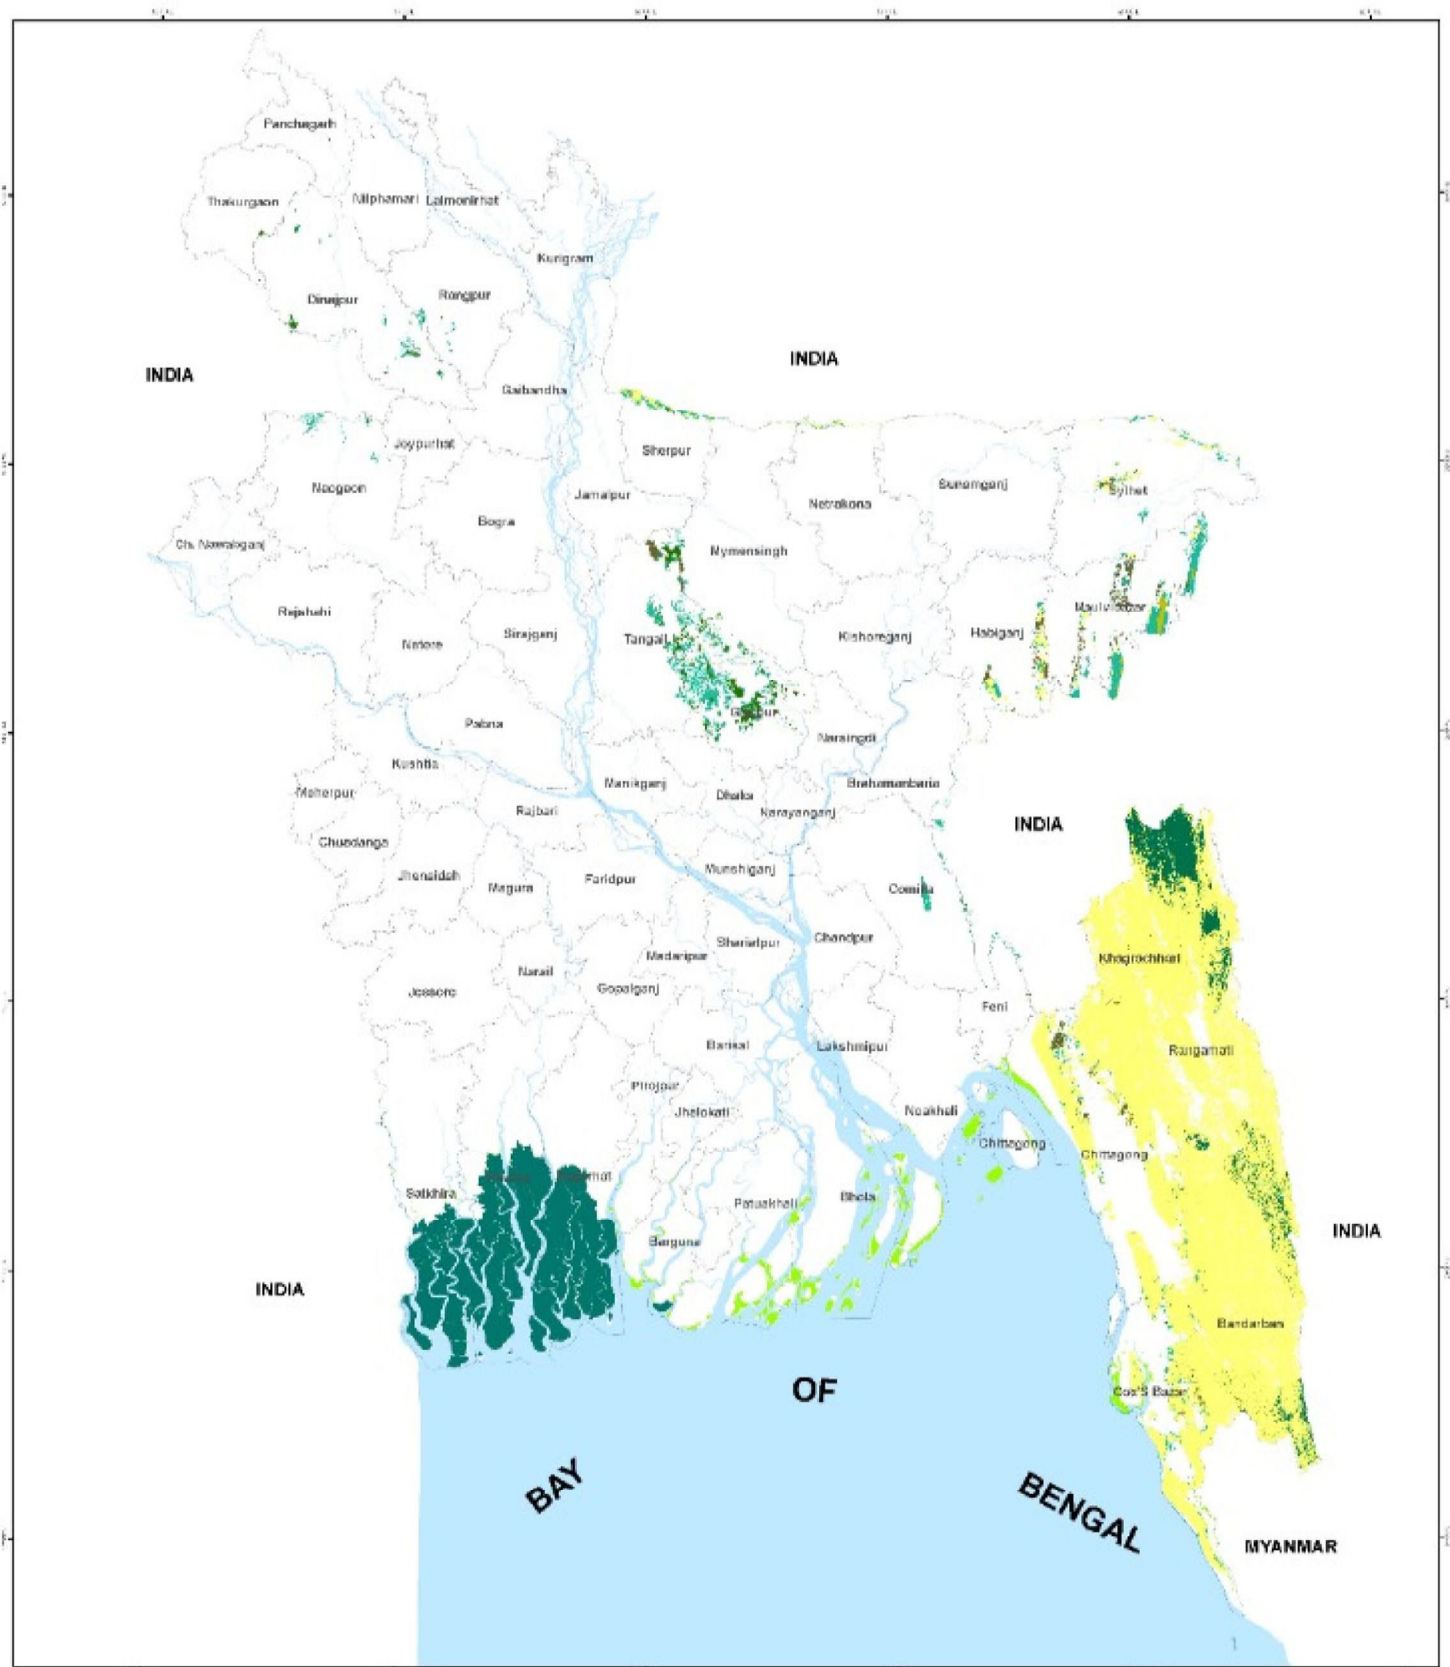

# Bangladesh Forest Cover 2015

## Legend

- |  |  |
|--|--|
|  Bamboo Forest (BF)        |  Plain Land Forest (Sal Forest) (FDp) |
|  Forest Plantation (FP)    |  Rubber Plantation (FPp)              |
|  Hill Forest (FH)          |  Shrub With Scattered Trees           |
|  Mangrove Forest (NMF)     |  Swamp Forest (SF)                    |
|  Mangrove Plantation (FMP) |  |