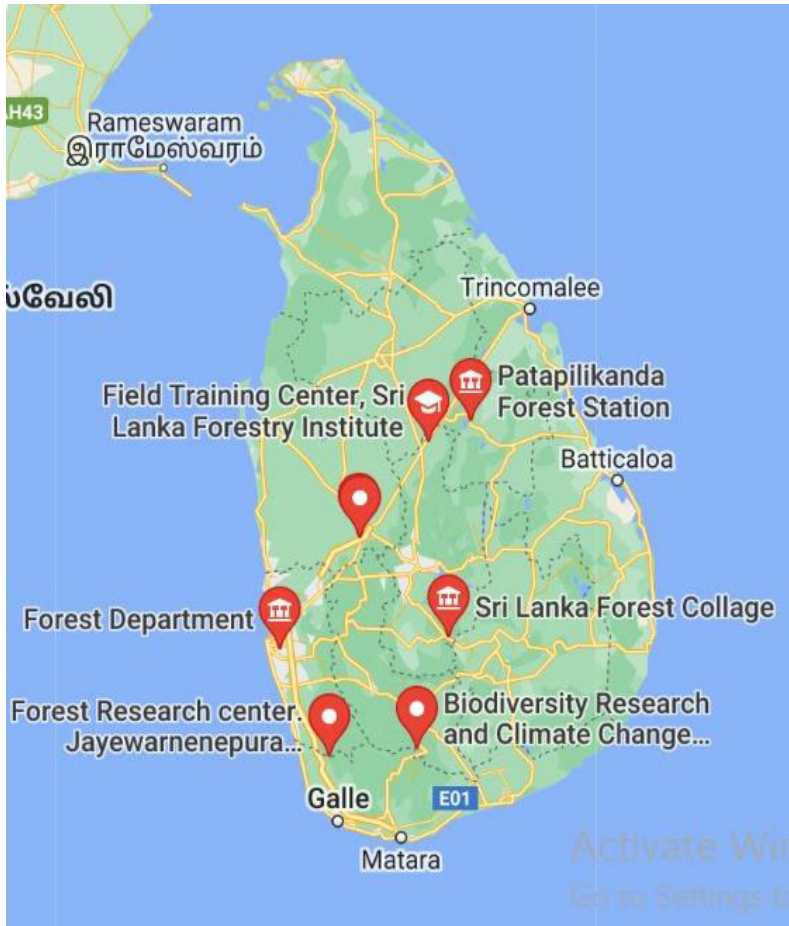

Outdoor Learning sites in Forests & Landscapes

- SLFI *Nuwara Eliya*
 - National Institute for Forestry Cadets
 - Two year diploma & one year Certificate
- *Dambulla* Training Center
 - Focus on dry zone forests
- *Girithale* Wildlife Training School
 - Manage by Department of Wildlife Conservation
- Other Onsite Training Facilities
 - *Sinharaja*
 - *Knuckles*
 - *Kanneliya*